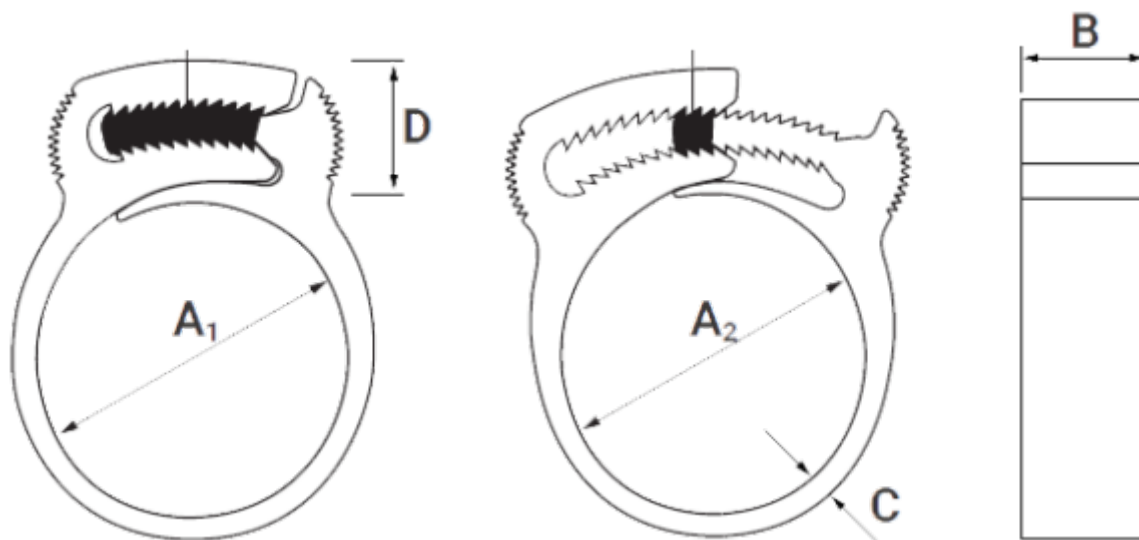

Data Sheet

Article number: 5618

Description: KLEEclips type Q Ø35.2-38.7

Measures

A1 = 34.3

A2 = 38.7

B = 8.9

C = 2.1

D = 13.5

Size = Q

Weight (g) = 705